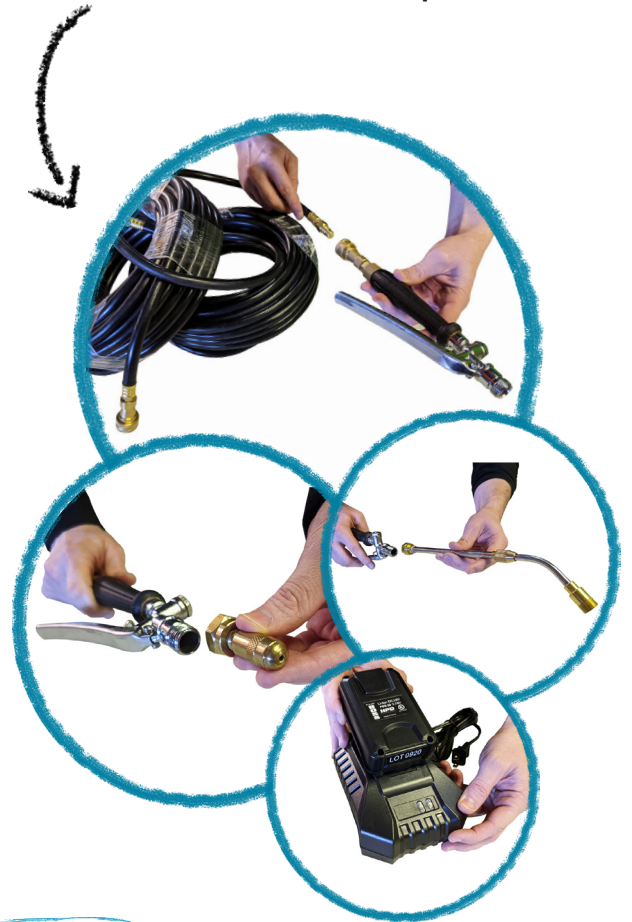

The biggest benefit I find when our staff use the BOSS as opposed to other equipment is increased productivity, we are able to get more jobs done each day!"

- Branch Manager, Ruth Gowan

FEATURES

Slim-Line Tank with **2 Speed Settings** and Adjustable **Backpack Straps**.

Coiled Hose Velcro Feature Ready.

All BOSS Applicators can use up to **100 ft** of hose with no pressure loss.

SPECIFICATIONS

SHIPPING DETAILS

- **System Dimensions:**
20h x 13w x 7d
- **System Weight(empty):**
7 lbs
- **Shipping Box Dimensions:**
13x8x22
- **Shipping Box Weight:**
11.5 lbs
- **Pallet Quantities - 69 per skid**
(48x48x79 - 823.5 lbs on wood pallet)

CONTENT DETAILS

- **2.5 Gallon Tank with 2 Speed Switch**
- **Trigger Gun-Telescoping Wand 20" to 39" Inch**
- **High Flow: 08 Pin/Cone, 8002 Fan Spray**
- **Low Flow: 03 Pin/Cone, 8001 Fan Spray**
- **Screen Check Valve**
- **Fast Charger**
- **1 - 18V Battery**