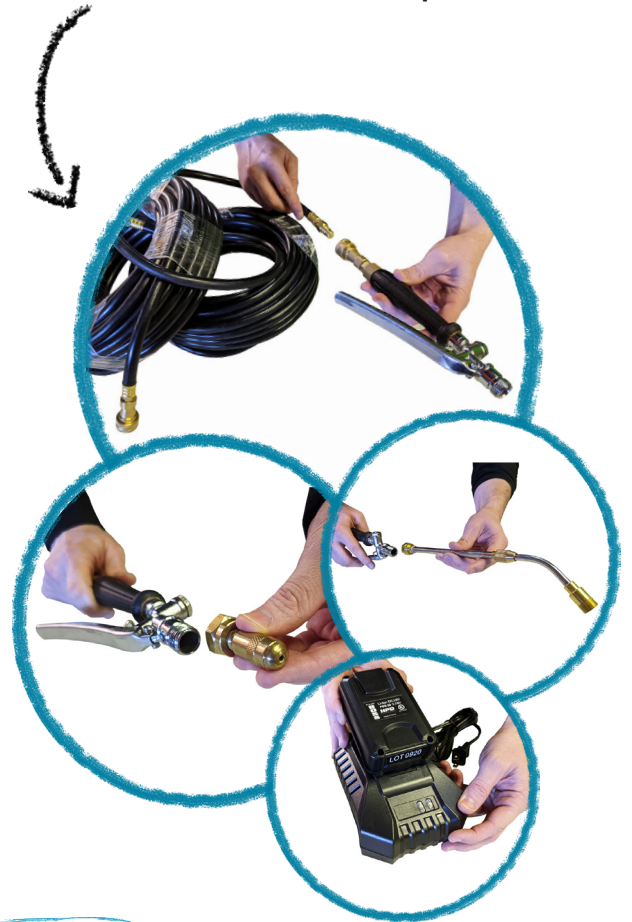

The biggest benefit I find when our staff use the BOSS as opposed to other equipment is increased productivity, we are able to get more jobs done each day!"

- Branch Manager, Ruth Gowan

FEATURES

Slim-Line Tank with **2 Speed Settings** and Adjustable **Backpack Straps**.

Coiled Hose Velcro Feature Ready.

All BOSS Applicators can use up to **100 ft** of hose with no pressure loss.

SPECIFICATIONS

SHIPPING DETAILS

- **System Dimensions:**
17h x 13w x 6.5d
- **System Weight(empty):**
6 lbs
- **Shipping Box Dimensions:**
13x8x18.5
- **Shipping Box Weight:**
11 lbs
- **Pallet Quantities - 84 per skid**
(48x48x79 - 954lbs on wood pallet)

CONTENT DETAILS

- **1 Gallon Tank with 2 Speed Switch**
- **Trigger Gun-Telescoping Wand 10" to 18" Inch**
- **High Flow: 08 Pin/Cone, 8002 Fan Spray**
- **Low Flow: 03 Pin/Cone, 8001 Fan Spray**
- **Screen Check Valve**
- **Fast Charger**
- **1 - 18V Battery**