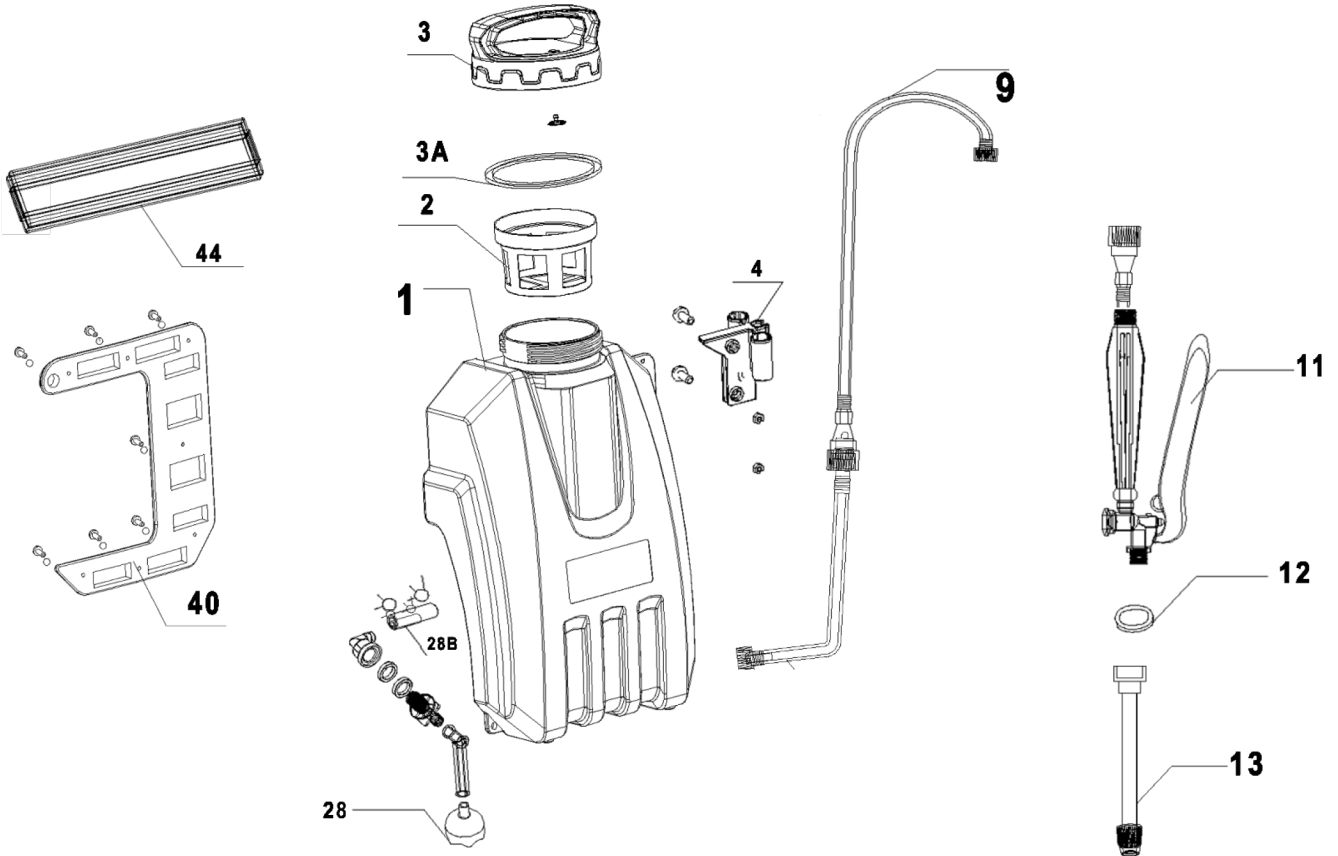

## **PARTS MANUAL**

**INTERIOR/EXTERIOR**

**LIQUID / FOAM APPLICATOR**

**RECHARGEABLE**

# Parts Line Drawing

## Parts List

#	SKU	Description
1	<a href="#">PDS-1-1G-C</a>	Tank 1 Gallon, Pro-128
1	<a href="#">PDS-1-2.5G-C</a>	Tank 2.5 Gallon, Pro-320
1	<a href="#">PDS-1-4G-C</a>	Tank 4 Gallon, Pro-512
2	<a href="#">PDS-2-C</a>	Screen Filter
3	<a href="#">PDS-543B-C</a>	Lid with Seal, Black
3A	<a href="#">PDS-543-A-C</a>	Lid Seal
4	<a href="#">PDS-678-C</a>	Wand Mounting Bracket
9	<a href="#">PDS-125-11-QD-C</a>	Hose Connection to Pump + Hose Assembly for QD Gun
10	<a href="#">PDS-2-203V-C</a>	O-Ring Viton for Trigger Gun Hose - Brown
11	<a href="#">PDS-6111-QD-C</a>	Trigger Gun Metal 11/16 <sup>th</sup> Output w/ Quick Disconnect
12	<a href="#">2-112N900-C</a>	O Ring Seals, All Output Tips and Wand
13	<a href="#">PDS-018-C</a>	10"-18" Extension Wand (For Pro-128)
13	<a href="#">PDS-046-C</a>	20"-39" Extension Wand (For Pro-320 & Pro-512)
28	<a href="#">PDS-24-28-C</a>	Siphone Tube, Screen Filter and Connection Tube
28B	<a href="#">PDS-20-23-C</a>	Pump to Filter Connection Hose
29	<a href="#">PDS-2939-183330-C</a>	Operating System (Pump, Switch, Circuit Board, Case)
40	<a href="#">PDS-404142-C</a>	Cushion - Back Padding and Screws
44	<a href="#">PDS-44-C</a>	Shoulder Strap Harness Complete Set
45	<a href="#">PDS-0094-C</a>	Screen and Check Valve
46	<a href="#">PDS-08-C</a>	High Flow Pin and Cone Tip Brass
47	<a href="#">T-8002-C</a>	High Flow Fan Spray Tip Brass
48	<a href="#">PDS-03-C</a>	Low Flow Pin and Cone Tip Brass
49	<a href="#">T-8001-C</a>	Low Flow Fan Spray Tip Brass
50	<a href="#">PDS-36-C</a>	18 Volt DC Rechargeable Battery
51	<a href="#">PDS-43-C</a>	120 Volt Quick Charger